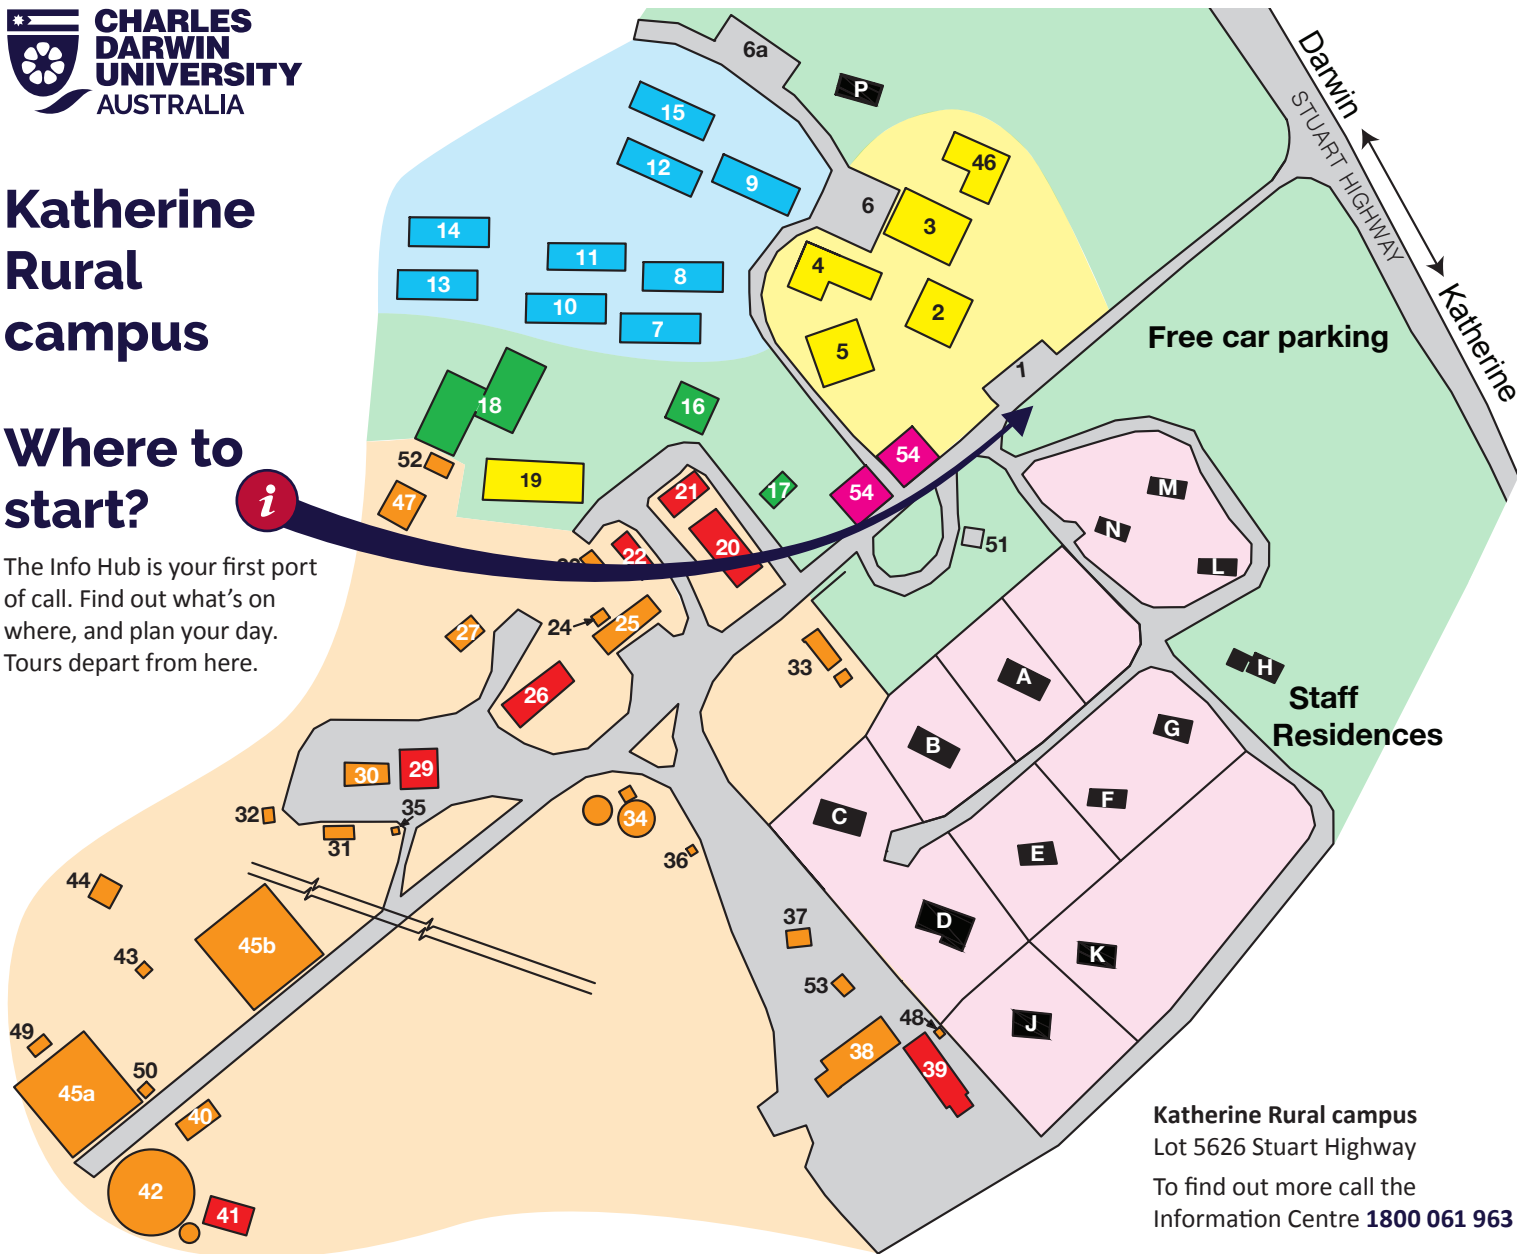

- Barnyard Petting Zoo
- Free Face Painting
- Jumping Castles
- Parents Chill Area
- A live Performance
- Photo Booth

WIN the Ultimate Study Pack

Register to win at cdu.edu.au/openday

Terms and Conditions apply.

This may not be the image of actual prizes.

Katherine Rural campus

Where to start?

The Info Hub is your first port of call. Find out what's on where, and plan your day. Tours depart from here.

Free car parking

Staff
Residences

Katherine Rural campus
Lot 5626 Stuart Highway
To find out more call the
Information Centre **1800 061 963**

*Program correct at time of printing. CDU Open Day is an alcohol-free event.

CDU

OPEN

DAY

Saturday 6 May
9am - 1pm

Katherine Rural campus

Scan the QR code.
Keep up with
the latest updates
and plan your day.